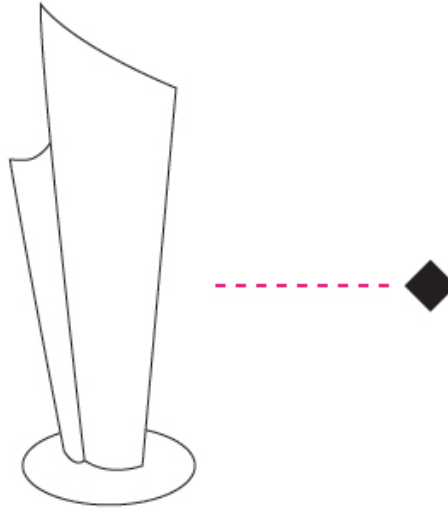

D64056-

PROJECT

TYPE

SPECIFIER

QUANTITY

DATE

D