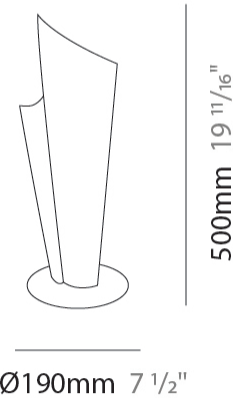

PROJECT
TYPE
SPECIFIER
QUANTITY
DATE

VELA PORTABLE

D64056-

base number   Finish
Options

1. To build a product code in our configurator select the specify button on the base model # product page
2. To build a manual product code on this datasheet choose from the options listed below in blue font and add the suffix to the base model #

GENERAL

Series: Vela
Brand: Linea Zero
Division: Design
Mounting Type: Portable
Mounting Location: Table
Subcategory: Ambient

PHYSICAL

Shape: Abstract
Diameter (mm): 190
Diameter (in): 7 1/2
Height (mm): 500
Height (in): 19 11/16
Light Distribution: Omnidirectional
Diffuser: Polilux™ Shade - See Finish Options
Fixture Finish: WHI / SIL / NGD / COP / PKM
Fixture Material: Polilux™/ Metal holder

ELECTRICAL

Number of Lamps: 1
Lamp Type: LED Retrofit
Bulb Included: Bulb Not Included
Max. Wattage Per Lamp (W): 7
Lamp Base: E26
Input Voltage (V): 120
Upon Request: 277Vac / GU24

LED

OPTICAL

RATINGS AND CERTIFICATIONS

Certified By: Certified for North American Standards
IP rating: IP20