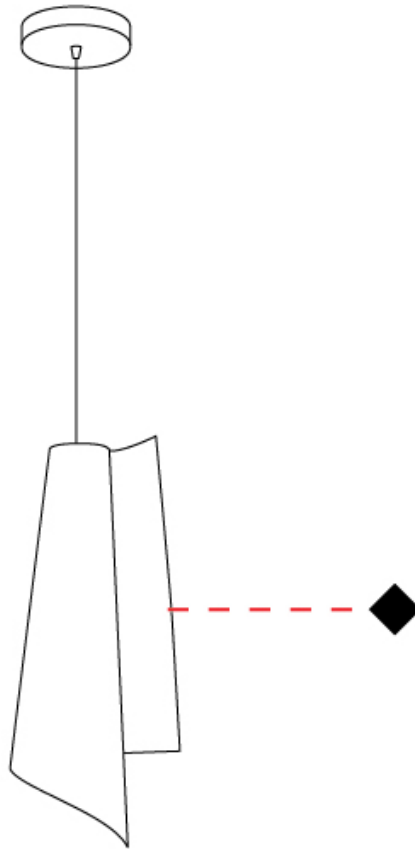

VELA SUSPENSION

D61084-

PROJECT _____

TYPE _____

SPECIFIER _____

QUANTITY _____

DATE _____

D